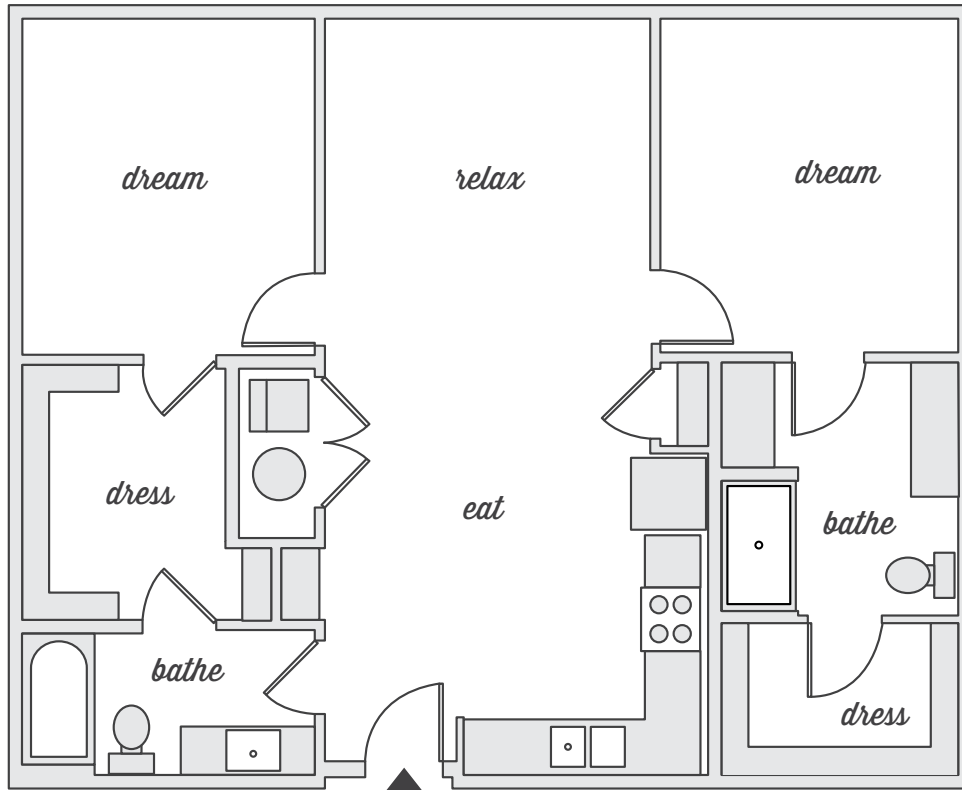

# TERRA HOUSE

ROLLING MILL HILL

- Nashville -

<h1>B1</h1>	2 BED   2 BATH	115 Middleton Street <i>Nashville, Tennessee 37210</i> 615.242.4115   terrahouseapts.com
	1108 SQUARE FEET	
\$ _____ / MONTH		

Information is believed to be accurate, but is not warranted. Specifications, pricing and availability are subject to change without notice. See agent for details. Artist's renderings and floorplans are approximate only and are not meant to be exact depictions of the unit. Drawings are not to scale. Your selected floorplan may vary from this illustration due to design configuration and architectural styling. Not all features are available in every apartment. All square footages are approximate.