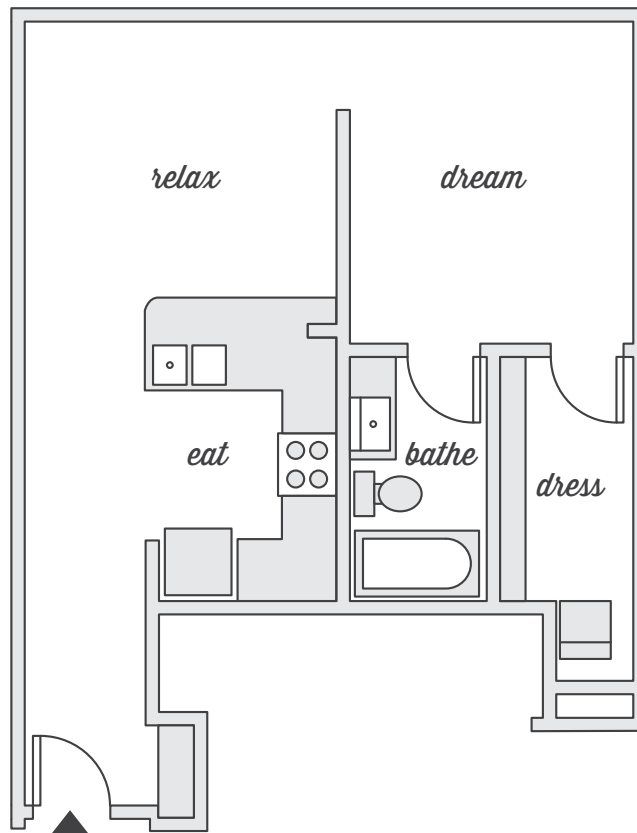

TERRA HOUSE

ROLLING MILL HILL

- Nashville -

<h1>S2</h1>	1 BED 1 BATH	115 Middleton Street <i>Nashville, Tennessee 37210</i> 615.242.4115 terrahouseapts.com
	660 SQUARE FEET	
\$ _____ / MONTH		

Information is believed to be accurate, but is not warranted. Specifications, pricing and availability are subject to change without notice. See agent for details. Artist's renderings and floorplans are approximate only and are not meant to be exact depictions of the unit. Drawings are not to scale. Your selected floorplan may vary from this illustration due to design configuration and architectural styling. Not all features are available in every apartment. All square footages are approximate.