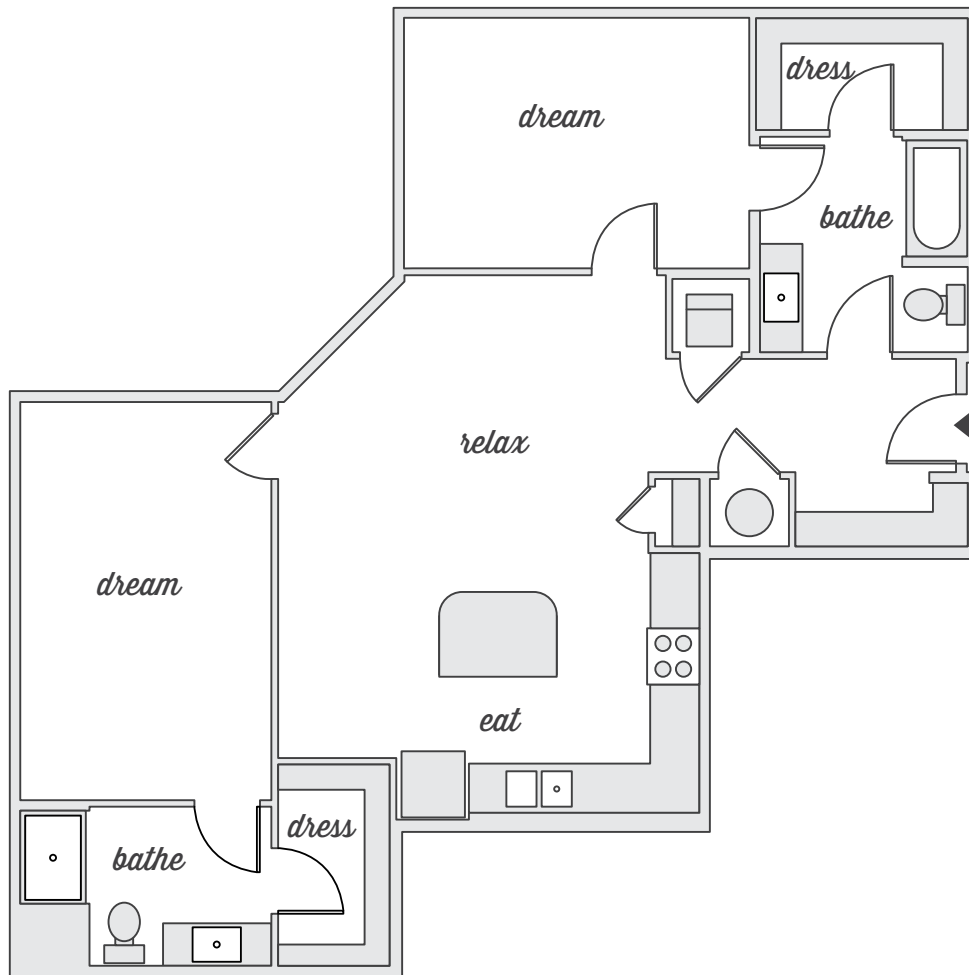

# TERRA HOUSE

ROLLING MILL HILL

- Nashville -

<b>B4</b>	2 BED   2 BATH	115 Middleton Street Nashville, Tennessee 37210 615.242.4115   <a href="http://terrahouseapts.com">terrahouseapts.com</a>
	1205 SQUARE FEET	
\$ _____ / MONTH		

Information is believed to be accurate, but is not warranted. Specifications, pricing and availability are subject to change without notice. See agent for details. Artist's renderings and floorplans are approximate only and are not meant to be exact depictions of the unit. Drawings are not to scale. Your selected floorplan may vary from this illustration due to design configuration and architectural styling. Not all features are available in every apartment. All square footages are approximate.