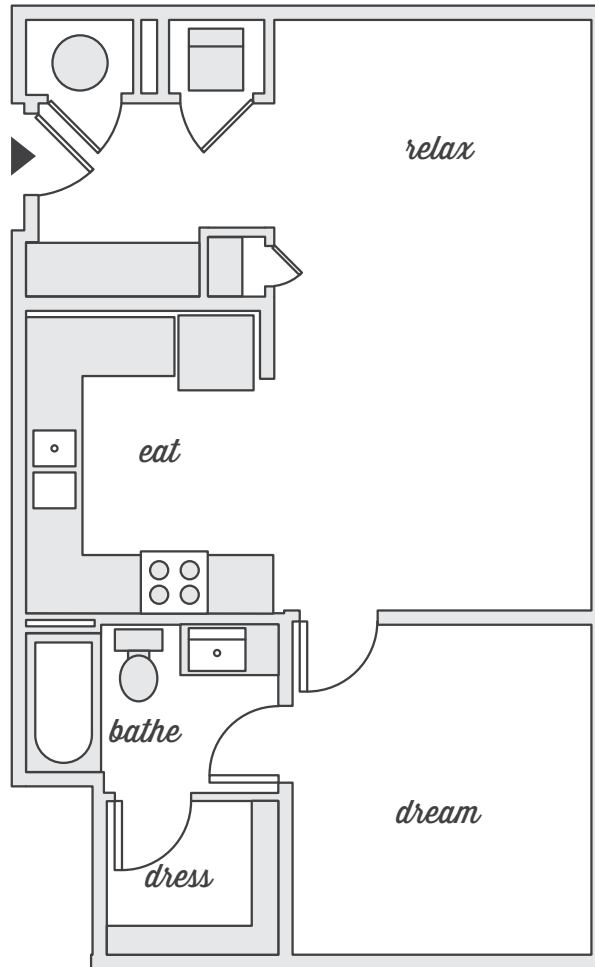

TERRA HOUSE

ROLLING MILL HILL

- Nashville -

<h1>A2</h1>	1 BED 1 BATH	<p>115 Middleton Street Nashville, Tennessee 37210 615.242.4115 terrahouseapts.com</p>
	735 SQUARE FEET	
\$ _____ / MONTH		

Information is believed to be accurate, but is not warranted. Specifications, pricing and availability are subject to change without notice. See agent for details. Artist's renderings and floorplans are approximate only and are not meant to be exact depictions of the unit. Drawings are not to scale. Your selected floorplan may vary from this illustration due to design configuration and architectural styling. Not all features are available in every apartment. All square footages are approximate.