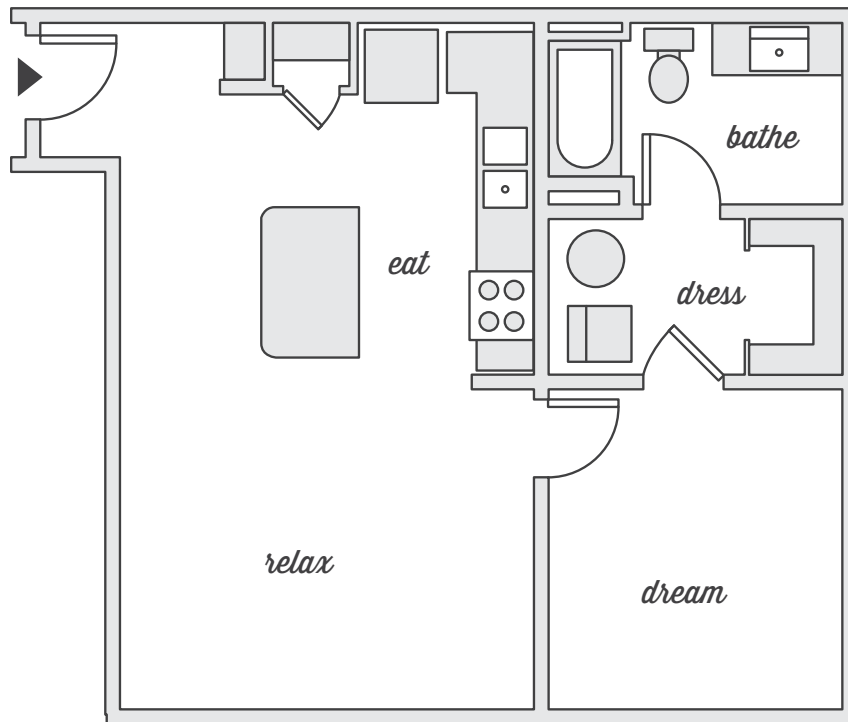

TERRA HOUSE

ROLLING MILL HILL

- Nashville -

<h1>A1</h1>	1 BED 1 BATH	115 Middleton Street <i>Nashville, Tennessee 37210</i> 615.242.4115 terrahouseapts.com
	692 SQUARE FEET	
\$ _____ / MONTH		

Information is believed to be accurate, but is not warranted. Specifications, pricing and availability are subject to change without notice. See agent for details. Artist's renderings and floorplans are approximate only and are not meant to be exact depictions of the unit. Drawings are not to scale. Your selected floorplan may vary from this illustration due to design configuration and architectural styling. Not all features are available in every apartment. All square footages are approximate.