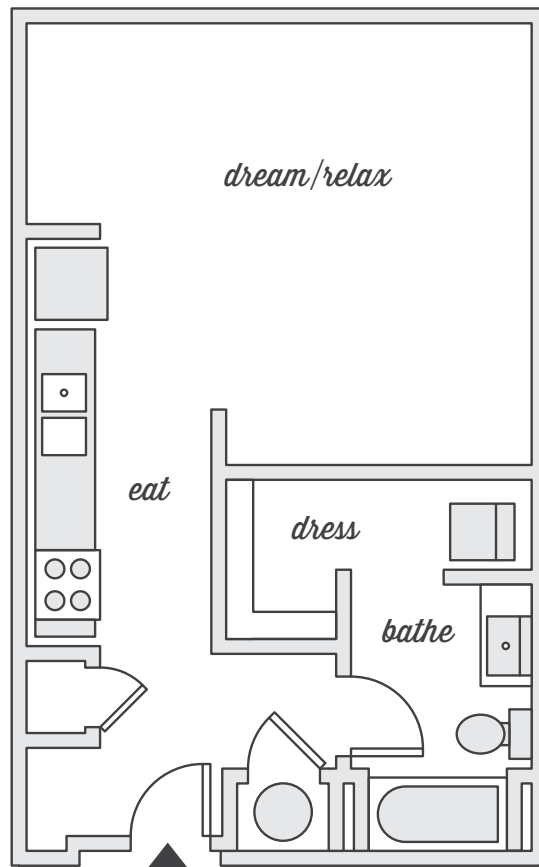

TERRA HOUSE

ROLLING MILL HILL

- Nashville -

<h1>S1</h1>	1 BED 1 BATH	115 Middleton Street <i>Nashville, Tennessee 37210</i> 615.242.4115 terrahouseapts.com
	563 SQUARE FEET	
\$ _____ / MONTH		

Information is believed to be accurate, but is not warranted. Specifications, pricing and availability are subject to change without notice. See agent for details. Artist's renderings and floorplans are approximate only and are not meant to be exact depictions of the unit. Drawings are not to scale. Your selected floorplan may vary from this illustration due to design configuration and architectural styling. Not all features are available in every apartment. All square footages are approximate.