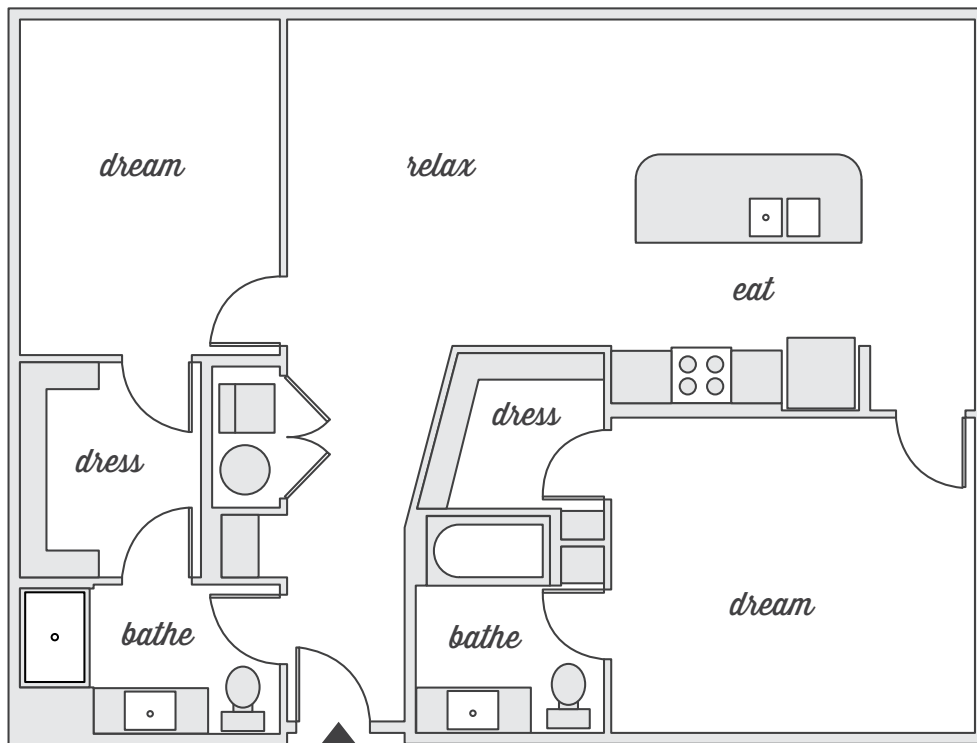

TERRA HOUSE

ROLLING MILL HILL

- Nashville -

B2	2 BED 2 BATH	115 Middleton Street Nashville, Tennessee 37210 615.242.4115 terrahouseapts.com
	1193 SQUARE FEET	
\$ _____ / MONTH		

Information is believed to be accurate, but is not warranted. Specifications, pricing and availability are subject to change without notice. See agent for details. Artist's renderings and floorplans are approximate only and are not meant to be exact depictions of the unit. Drawings are not to scale. Your selected floorplan may vary from this illustration due to design configuration and architectural styling. Not all features are available in every apartment. All square footages are approximate.